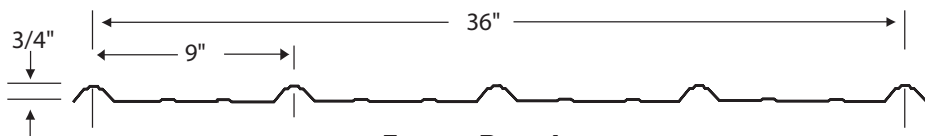

219 CHARCOAL GRAY ★

207 RUSTIC RED ★

725 GRAY ★

Econo Panel

Final color selection should be made from actual color chips.

Limited 10-year paint warranty.

★ ENERGY STAR Qualified Color

ADEL, GA  
800-877-8709