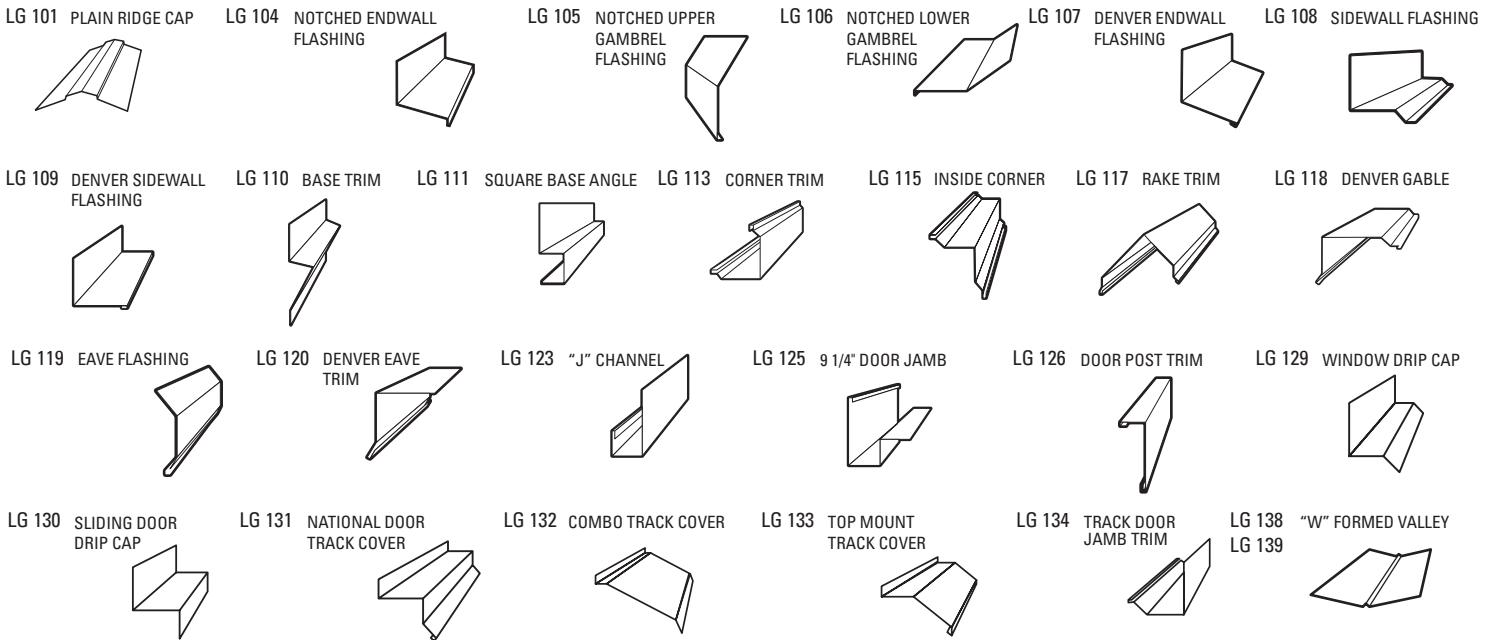

29-GAUGE

PRODUCT INFORMATION APPLICATIONS GUIDE