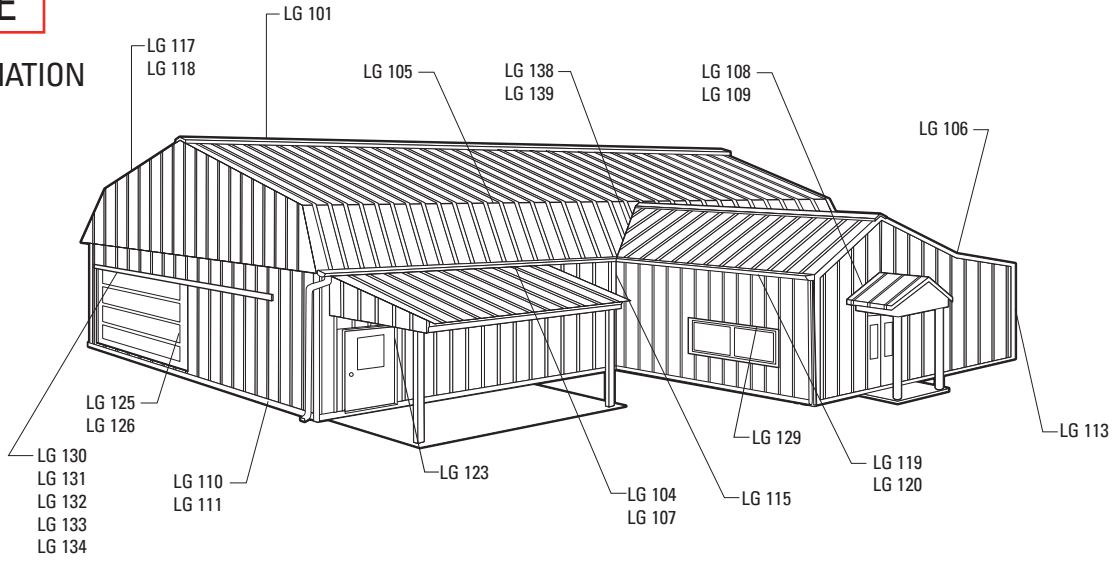

29-GAUGE

PRODUCT INFORMATION APPLICATIONS GUIDE